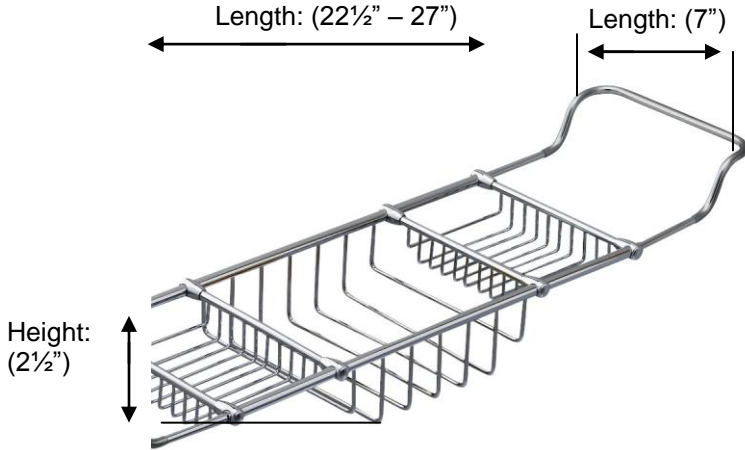

ESSENTIALS

53405 Traditional, Adjustable Bathtub Rack

**Description:**

Traditional, adjustable bathtub rack

Finishes:

CR – Chrome

NI – Polished Nickel

ES – Satin Nickel

Material:

Brass

Country of Origin:	Portugal
---------------------------	----------

All Dimensions are approximate