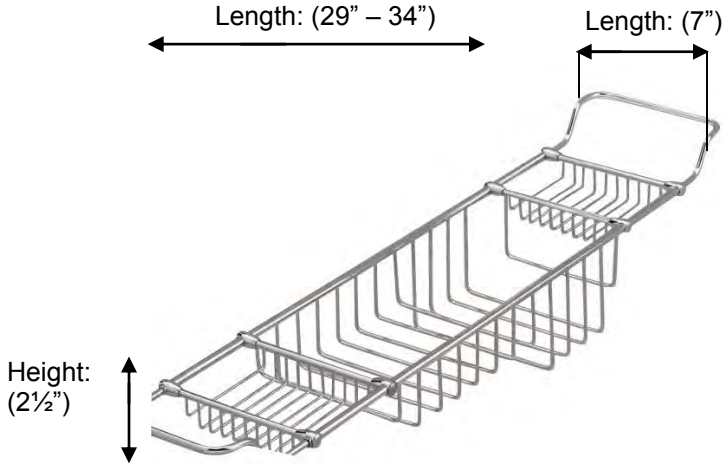

ESSENTIALS

53412 Traditional, Adjustable Large Bathtub Rack

Description:

Traditional, adjustable large bathtub rack

Finishes:

CR – Chrome

NI – Polished Nickel

ES – Satin Nickel