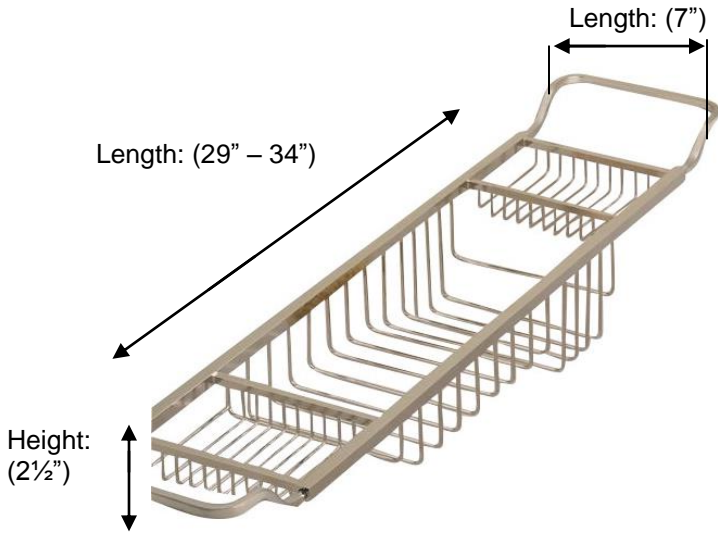

ESSENTIALS

53414 Contemporary, Adjustable Large Bathtub Rack

Description:

Contemporary, adjustable large bathtub rack

Finishes:

- CR - Chrome
- NI - Polished Nickel
- ES - Satin Nickel

Material:

Brass

Country of Origin:	Portugal
---------------------------	----------

All Dimensions are approximate