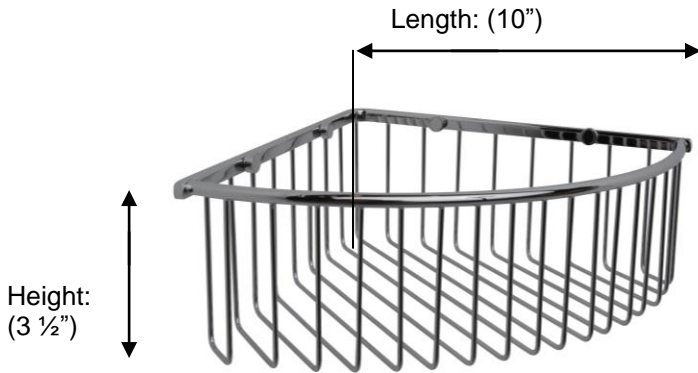

ESSENTIALS

53434 Large Deep Corner Basket

Depth: (10")
Concealed screw caps included

Description:
Large Deep Corner Basket

Finishes:
CR – Chrome
NI – Polished Nickel
ES – Satin Nickel

Material:
Brass

Method of Fixing:
Direct to wall