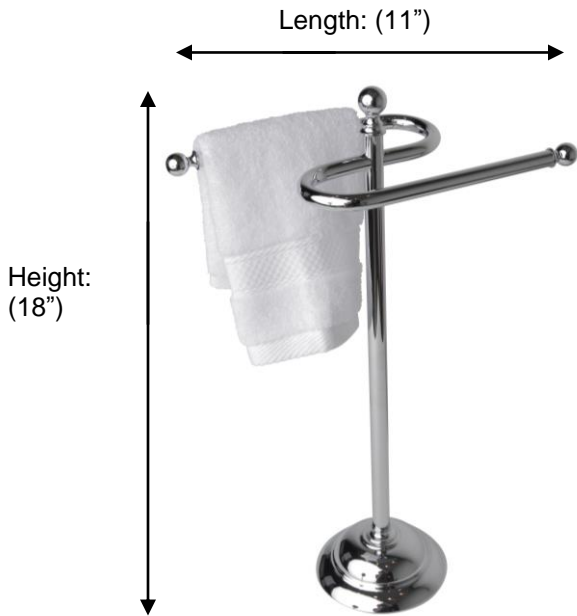

ESSENTIALS

53507 FREESTANDING DOUBLE GUEST TOWEL HOLDER

Description:

Freestanding Double Guest Towel Holder

Finishes:

CR – Chrome
NI – Polished Nickel
ES – Satin Nickel

Material:

Brass

Depth: (4 3/4")
Weighted Base: Ø (4 3/4")

Country of Origin:	Portugal
	

All Dimensions are approximate