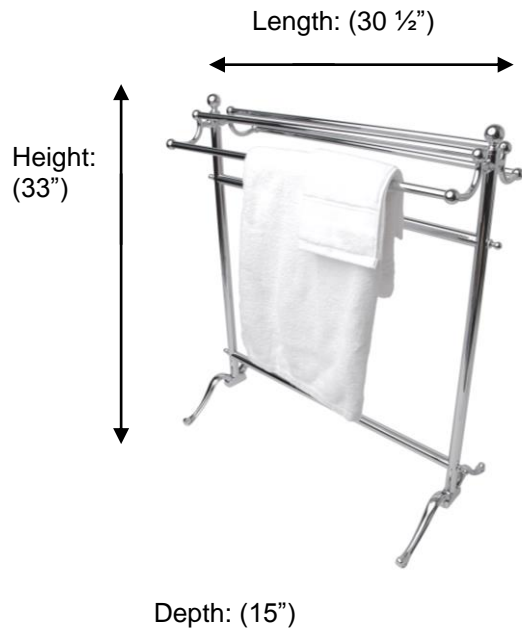

ESSENTIALS

53515 Floor Free Standing Double Towel Holder

**Description:**

Floor free standing double towel holder, traditional

Finishes:

CR – Chrome

NI – Polished Nickel

ES – Satin Nickel

Material:

Brass

Country of Origin:

Portugal

All Dimensions are approximate