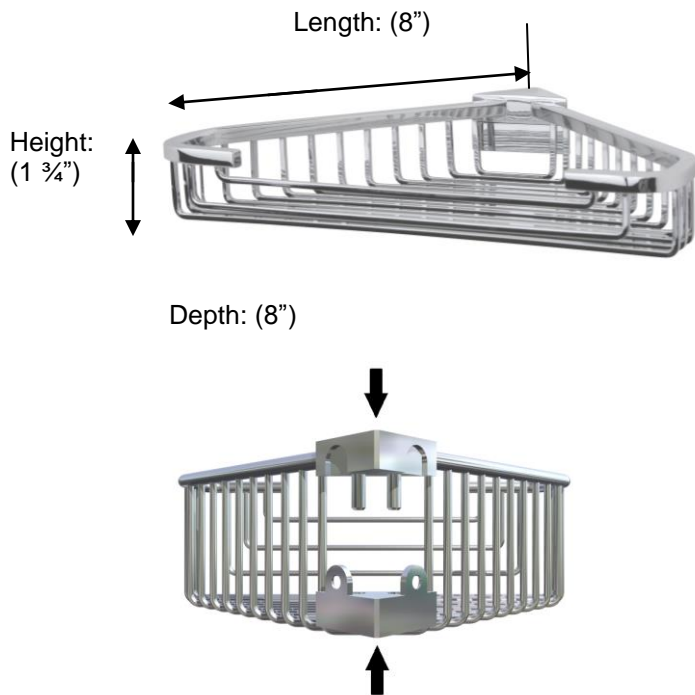

## 53561 CORNER BASKET

**Description:**

Detachable corner basket, square profile, medium

**Finishes:**

CR – Chrome  
NI – Polished Nickel  
ES – Satin Nickel

**Material:**

Brass

**Method of Fixing:**

Direct to wall

Country of Origin:

Portugal

All Dimensions are approximate