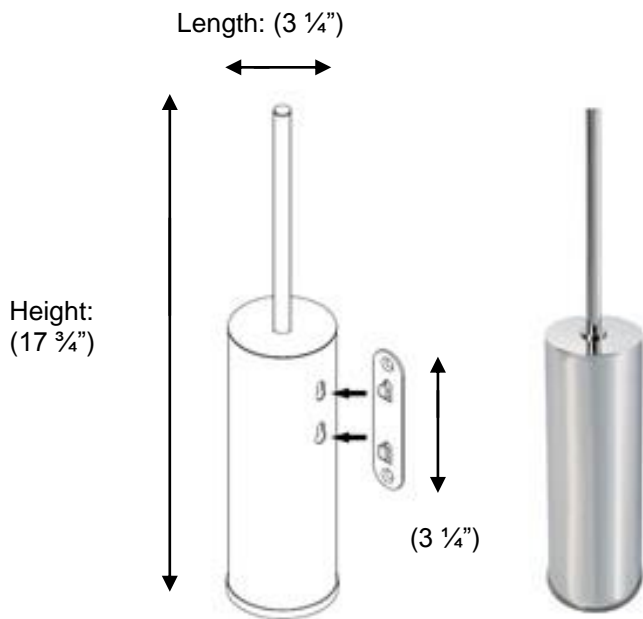

ESSENTIALS

53597 Wall mounted WC brush

**Description:**

Wall mounted WC brush

Finishes:

CR – Chrome

NI – Polished Nickel

ES – Satin Nickel

Material:

Brass

Plastic brush/insert

Base Diameter: (3 1/4")

Brush: Black plastic

Country of Origin:

Portugal

All Dimensions are approximate