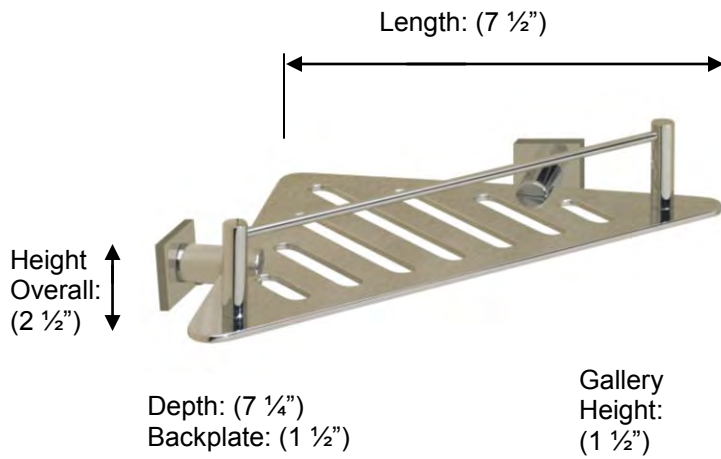

ESSENTIALS

53607 TRIANGULAR SHOWER SHELF

**Description:**

Triangular Shower Shelf with Square Backplates

Finishes:

CR – Chrome
NI – Polished Nickel
ES – Satin Nickel

Material:

Brass

Method of Fixing:

Direct to wall

Country of Origin:	Portugal
---------------------------	----------