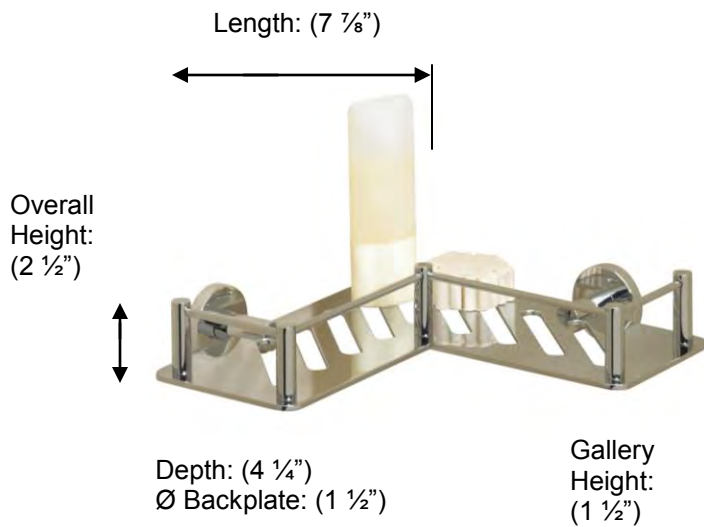

## 53609 L-SHAPED SHOWER SHELF

**Description:**

L-Shaped Shower Shelf

**Finishes:**

CR – Chrome

NI – Polished Nickel

ES – Satin Nickel

**Material:**

Brass

**Method of Fixing:**

Direct to wall

Country of Origin:

Portugal

All Dimensions are approximate