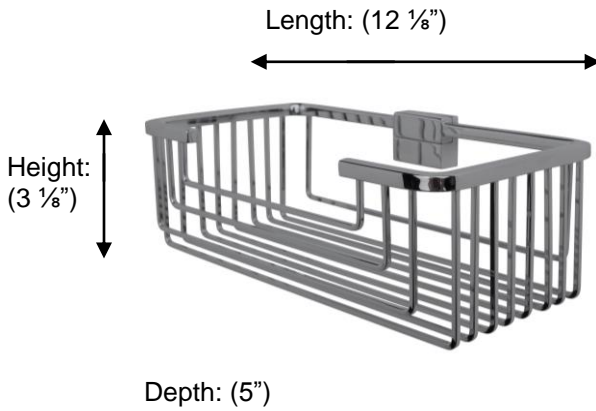

ESSENTIALS

53646 Soap & Sponge Basket

**Description:**

Detachable soap & sponge basket, square profile, large, deep

Finishes:

CR – Chrome
NI – Polished Nickel
ES – Satin Nickel

Material:

Brass

Method of Fixing:

Direct to wall

Country of Origin:

Portugal

All Dimensions are approximate