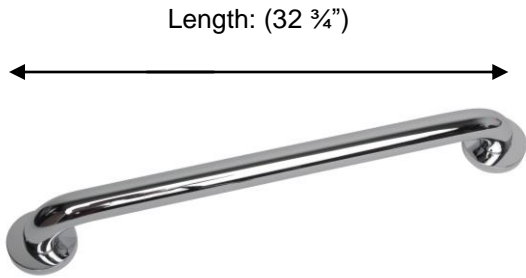

## 54205 Grab Bar

Depth: (2 3/4")  
Center to Center: (30")  
Ø Backplate: (2 1/2")  
Ø Bar: (1 1/4") ADA APPROVED  
Gap: (1 1/2")

**Description:**  
Grab Bar, 30"

**Finishes:**  
CR – Chrome  
NI – Polished Nickel  
ES – Satin Nickel

**Material:**  
Brass

**Method of Fixing:**  
Direct to wall

<b>Country of Origin:</b>	Portugal
---------------------------	----------

All Dimensions are approximate