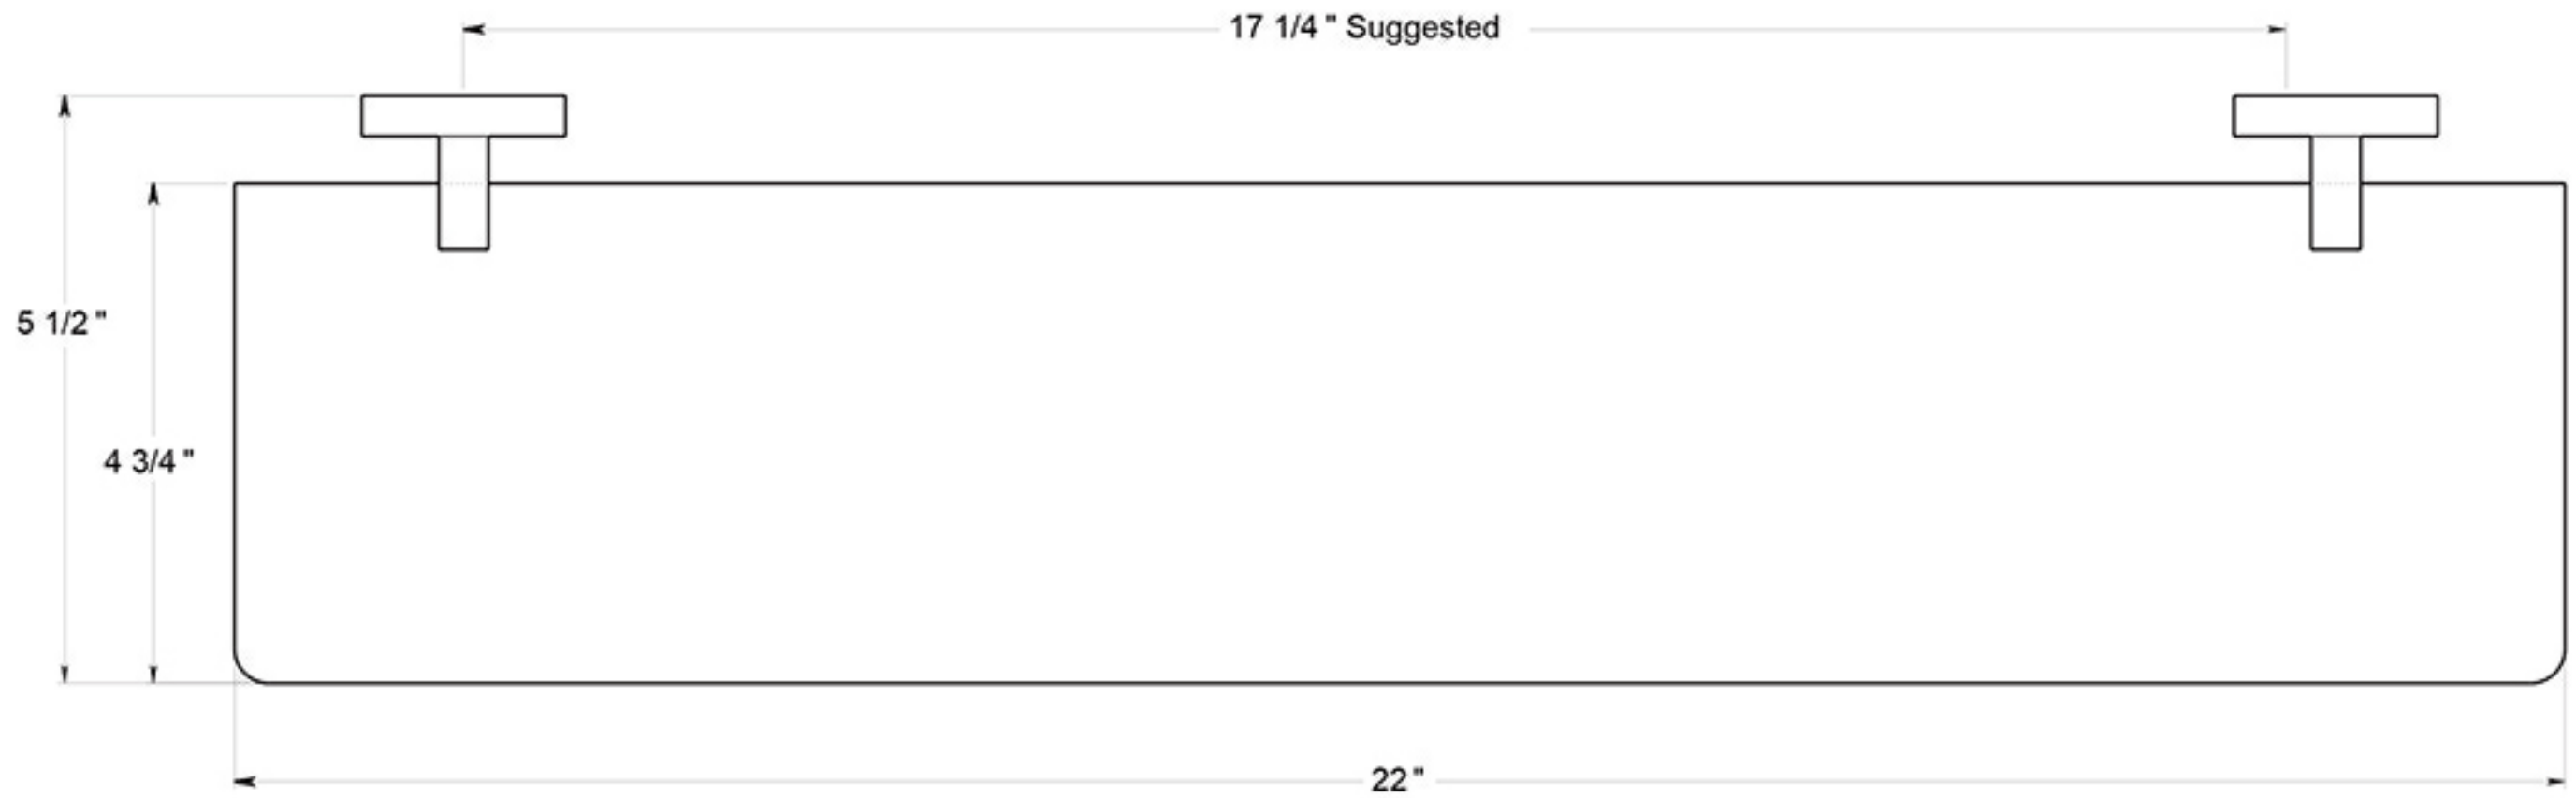

55D2015

22" GLASS SHELF / SOLID BRASS

DRAWING NOT TO SCALE

NOTE: Deltana reserves the right to constantly improve its products and is not responsible for differences between the product in-hand and the specifications contained in this drawing. We do not recommend to pre-drill holes or pre-cut woods or metals based on the drawing information if the veracity of the specifications has not been proven by the live product.