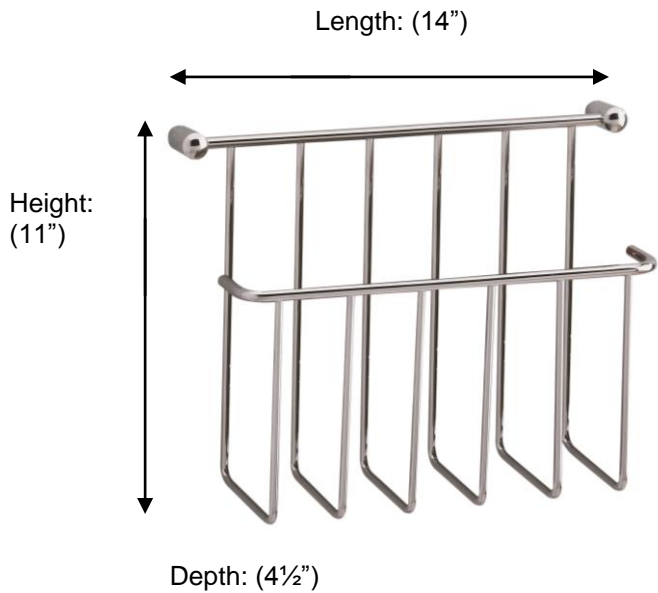

## 57101 Wall Mounted Magazine Holder

**Description:**

Wall mounted magazine holder

**Finishes:**

CR – Chrome  
NI – Polished Nickel  
ES – Satin Nickel

**Material:**

Brass

**Method of Fixing:**

Direct to wall

**Country of Origin:**

Portugal