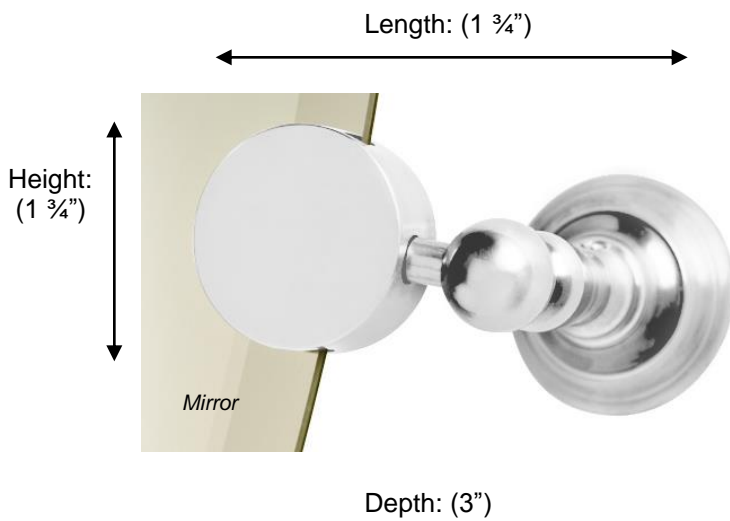

## 66303 MIRROR SUPPORTS

**Description:**

Kingston mirror supports

**Finishes:**

CR – Chrome  
PV – Polished Brass  
UB – Unlaquered Brass  
NI – Polished Nickel  
ES – Satin Nickel

**Material:**

Brass

**Method of Fixing:**

Direct to wall

|                           |          |
|---------------------------|----------|
| <b>Country of Origin:</b> | Portugal |
|---------------------------|----------|

All Dimensions are approximate