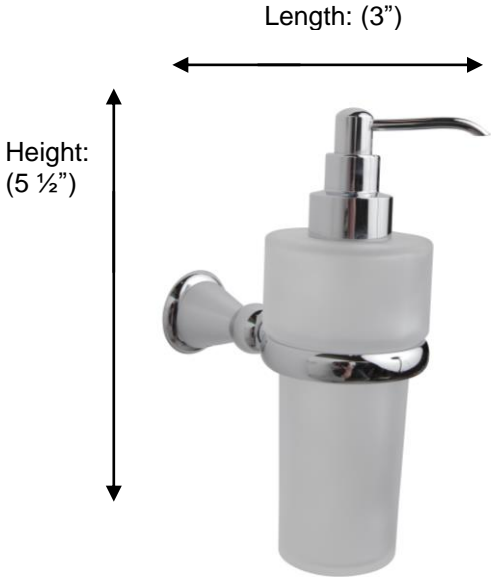

SINTRA

66884 Liquid Soap Dispenser

Height:
(5 1/2")

Length: (3")

Depth: (5 1/2")

8 oz.

Description:

Liquid soap dispenser

Finishes:

CR – Chrome

NI – Polished Nickel

ES – Satin Nickel

Material:

Brass

Frosted glass

Backplate Diameter: (1 1/2")

Method of Fixing:

Direct to wall

Country of Origin:

Portugal