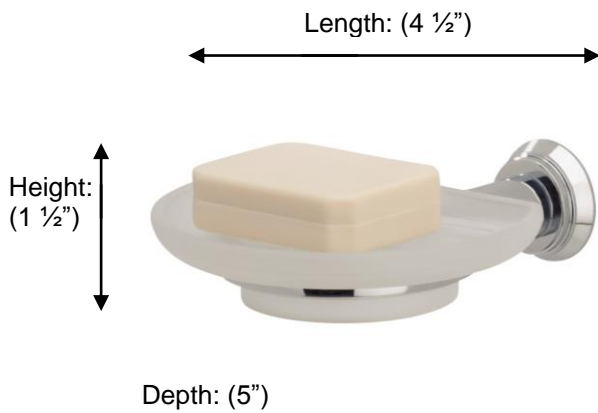

## 67185 Soap Dish Holder

**Description:**

Soap dish holder

**Finishes:**

CR – Chrome

NI – Polished Nickel

ES – Satin Nickel

**Material:**

Brass

Frosted glass

**Backplate Ø: 1 1/2"**

**Method of Fixing:**

Direct to wall

**Country of Origin:**

Portugal

All Dimensions are approximate