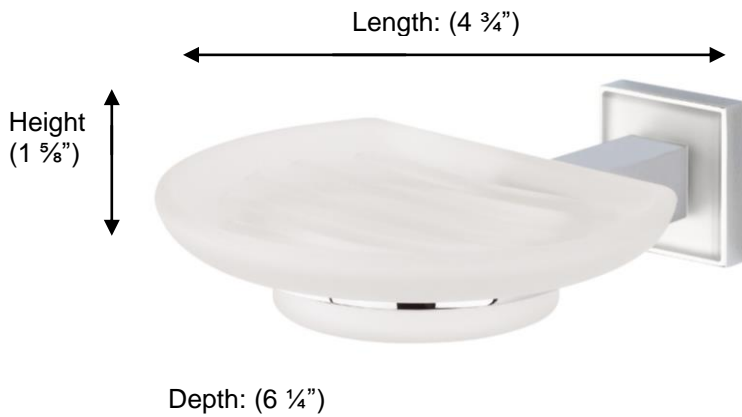

CUBIS PLUS

67485 Soap Dish

**Description:**

Soap dish

Finishes:

CR – Chrome

ES – Satin Nickel

Material:

Brass

Frosted glass

Backplate Dimension: (1 1/2")**Method of Fixing:**

Direct to wall

Country of Origin:	Portugal
---------------------------	----------

All Dimensions are approximate