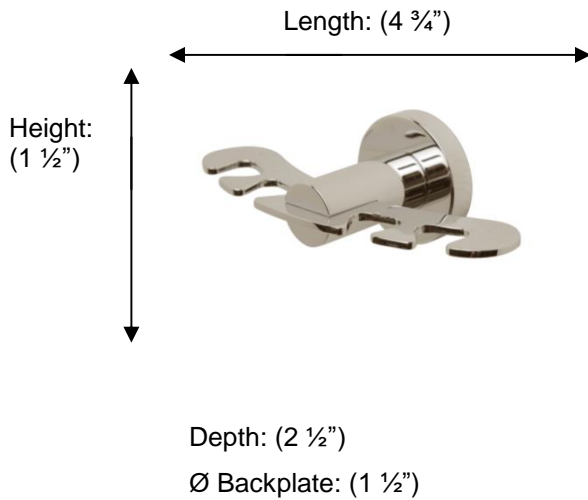

PORTO

67535 TOOTHBRUSH HOLDER

**Description:**

Toothbrush Holder

Finishes:

CR – Chrome

NI – Nickel

ES – Satin nickel

Material:

Brass

Method of Fixing:

Direct to wall

Country of Origin:	Portugal
---------------------------	----------