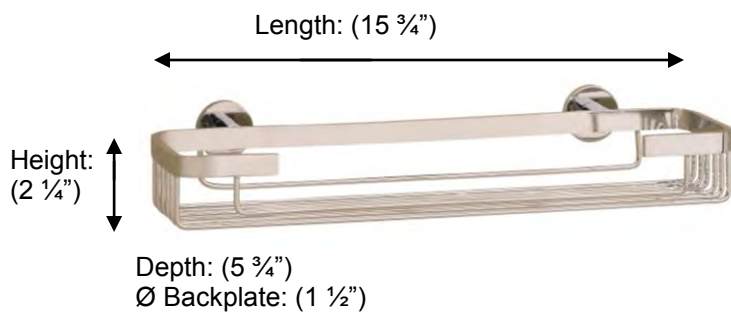

PORTO

675821 LARGE BASKET

**Description:**

Wire soap basket, Large

Finishes:

CR – Chrome

NI – Polished Nickel

ES – Satin Nickel

Material:

Brass

Method of Fixing:

Direct to wall

Country of Origin:

Portugal

All Dimensions are approximate