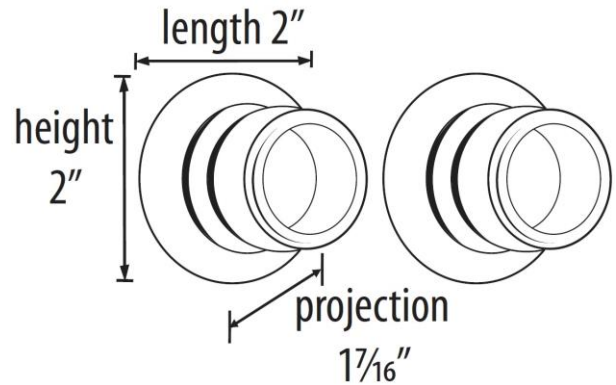

SPECIFICATIONS

CHARLIE'S COLLECTION
SHOWER ROD BRACKETS

FEATURES

- Transitional styling
- Multiple finishes
- Concealed installation

WARRANTY

Limited lifetime

FINISHES

- Polished Brass (PB)
- Polished Brass/Non-lacquered (PB/NL)
- Polished Chrome (PC)
- Barcelona (BARC)
- Bronze (BRZ)
- Chocolate Bronze (CHBRZ)
- Polished Nickel (PN)
- Satin Brass (SB)
- Satin Nickel (SN)

MATERIAL

Brass

Item#

A6746

NOTE: Dimensions and specifications are subject to change without notice.