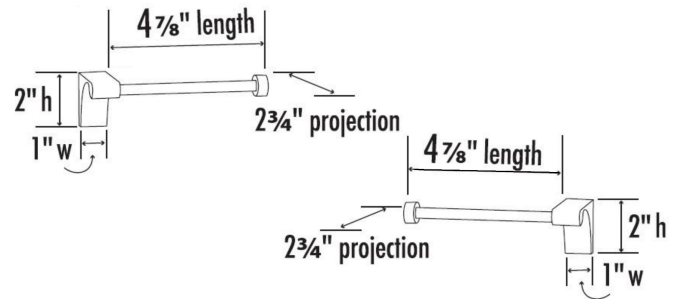

**SPECIFICATIONS**

**LUNA**

**SINGLE POST TISSUE HOLDER**

**FEATURES**

- Transitional styling
- Multiple finishes
- Concealed installation

**WARRANTY**

Limited lifetime

**FINISHES**

NOTE: Dimensions and specifications are subject to change without notice.