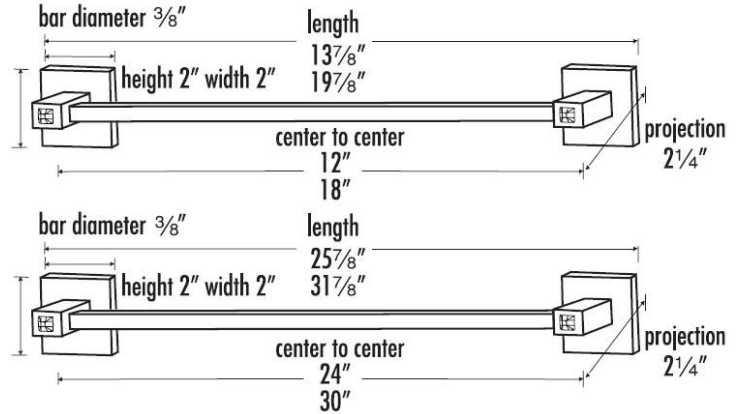

PRODUCT SHEET

SPECIFICATIONS

**CRYSTAL CONTEMPORARY II
TOWEL BAR**

FEATURES

- Modern styling
- Multiple finishes
- Concealed installation

WARRANTY

Limited lifetime

FINISHES

- Polished Chrome (PC)
- Satin Nickel (SN)

MATERIAL

- Brass
- Swarovski Crystal

Item#

- C8420-12
- C8420-18
- C8420-24
- C8420-30

NOTE: Dimensions and specifications are subject to change without notice.