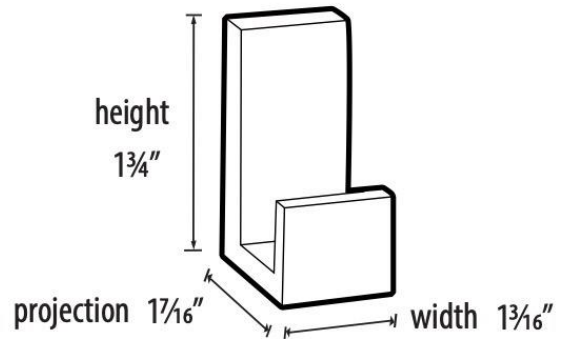

SPECIFICATIONS

LINEAR

Robe Hook

A6481-SN
1 3/4" ROBE HOOK

FEATURES

Contemporary styling
Multiple finishes

WARRANTY

Limited lifetime