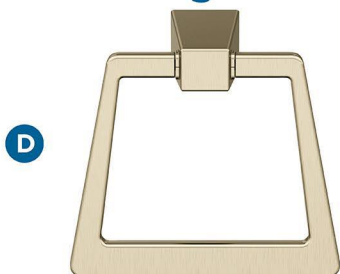

Blackrock

FINISH SHOWN: Golden Champagne

Products sold separately.

Towel Bars

Tissue Roll Holder

Robe Hook

Towel Ring

Double Duty:
**Think Beyond
the Bath**

- Master closets
- Entryways
- Laundry rooms

Coordinating Cabinet Hardware: Just a Sampling

Knob

Pendant

Pulls

A BH36003BBZ
18in (457mm) CTC

B BH36004BBZ
24in (610mm) CTC

C BH36001BBZ
Pivoting Double Post

Center-to-Center (CTC)

Distance between posts
or screw holes.

Additional knobs & pull sizes available.

Actual finishes may vary slightly due to differences in computer display settings.