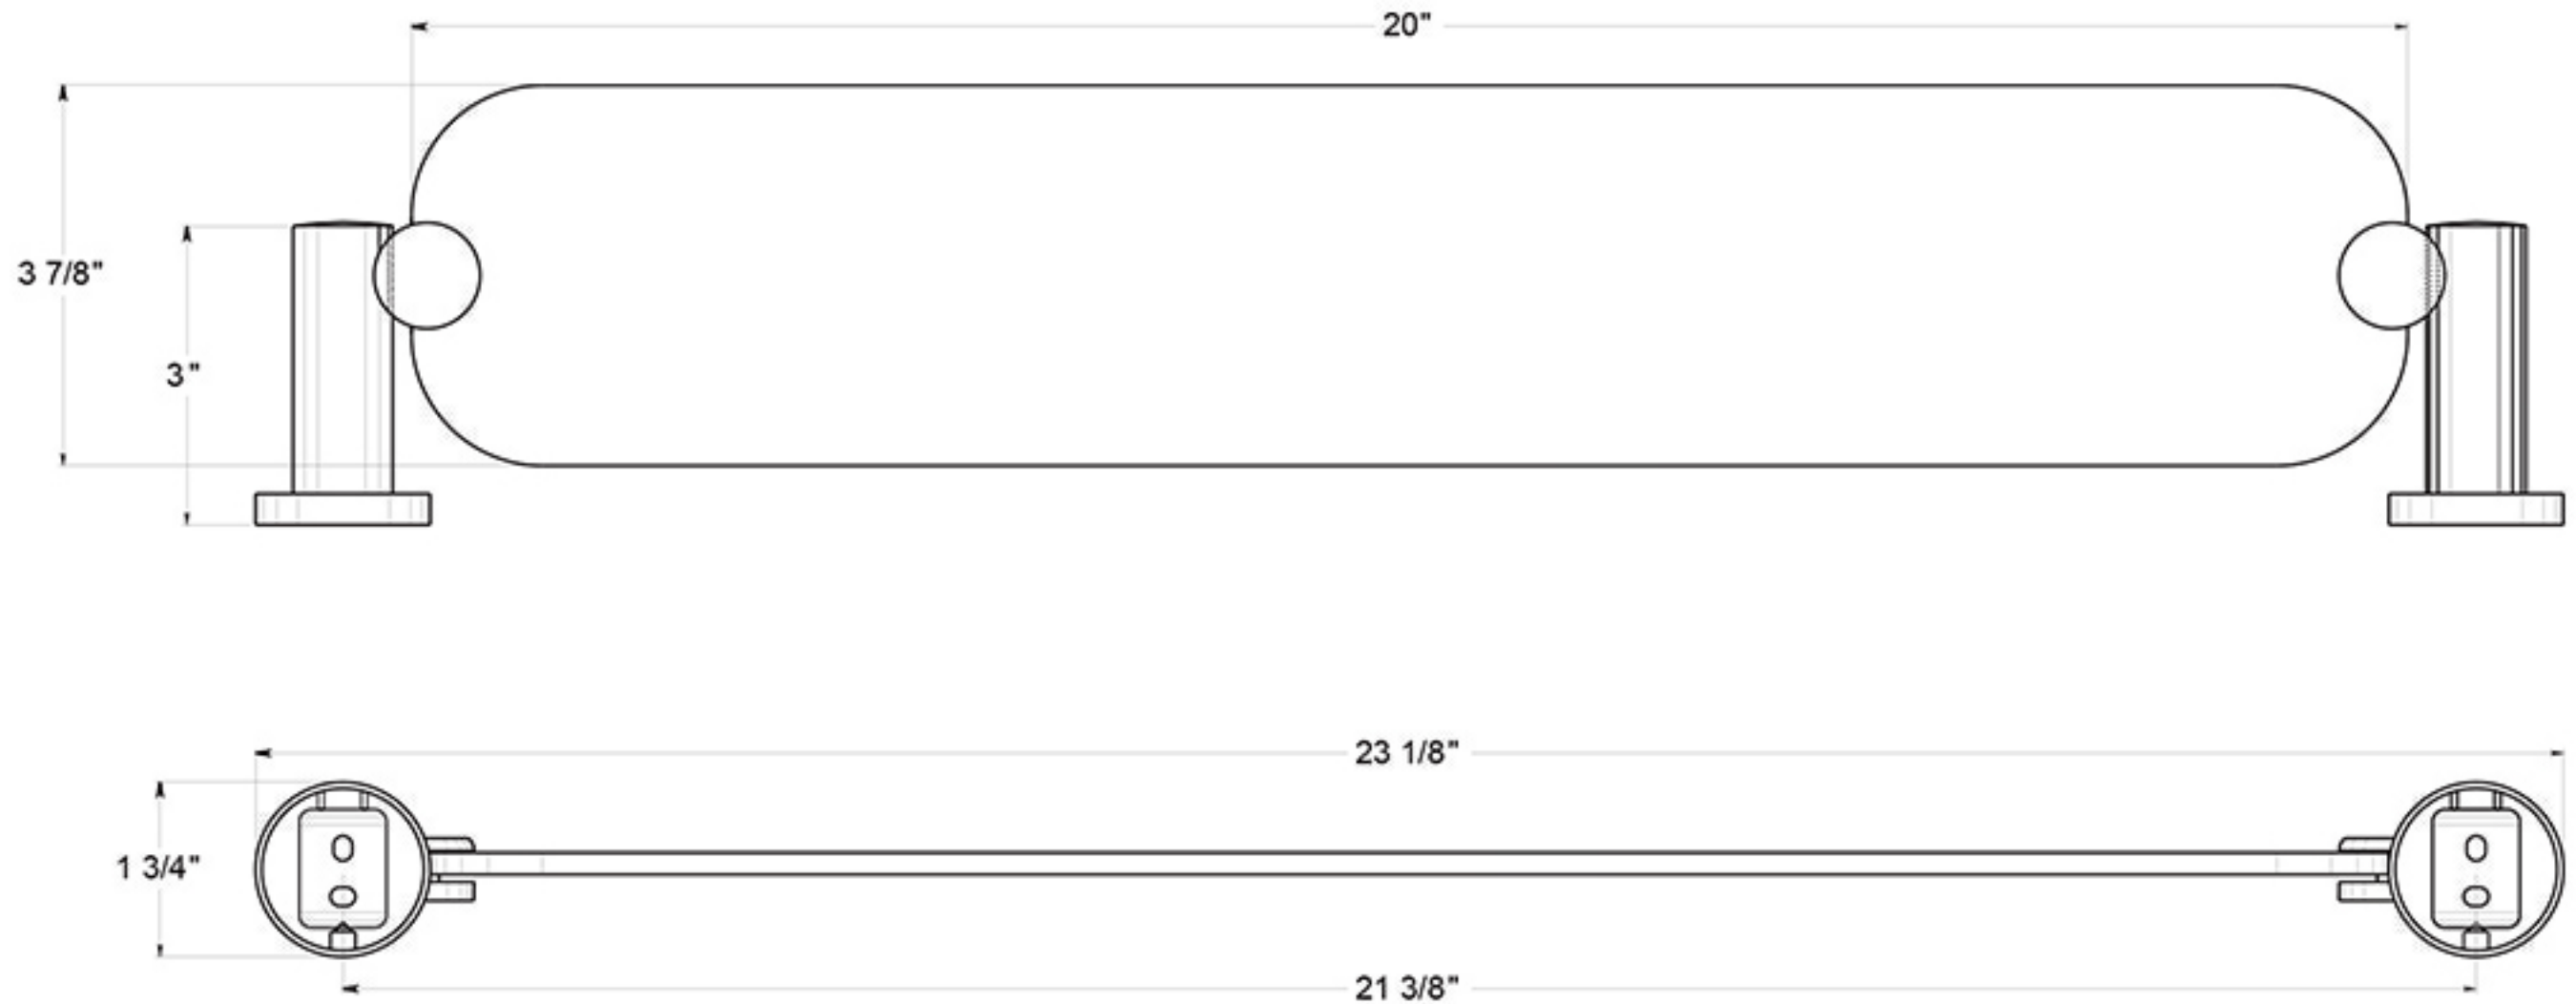

# BBN2015

TUMBLER HOLDER WITH GLASS / ZINC

DRAWING NOT TO SCALE

NOTE: Deltana reserves the right to constantly improve its products and is not responsible for differences between the product in-hand and the specifications contained in this drawing. We do not recommend to pre-drill holes or pre-cut woods or metals based on the drawing information if the veracity of the specifications has not been proven by the live product.