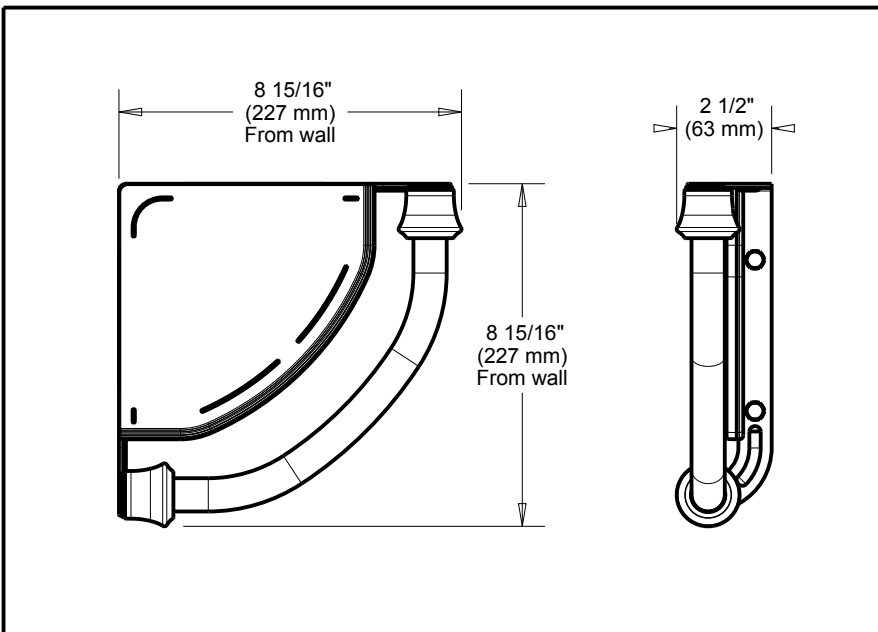

DELTA

ACCESSORIES

- Traditional™ Bath Safety Collection
- Corner Shelf with Assist Bar

Submitted Model No.: _____

Specific Features: _____

STANDARD SPECIFICATIONS:

- Wood blocking is preferable behind all wall surfaces. If wood blocking is not available, the supplied fasteners are recommended.
- Mounting hardware and mounting template included with product.
- 7/8" diameter assist bar.
- Maximum 300 lbs. as an assist bar on indicated surface.