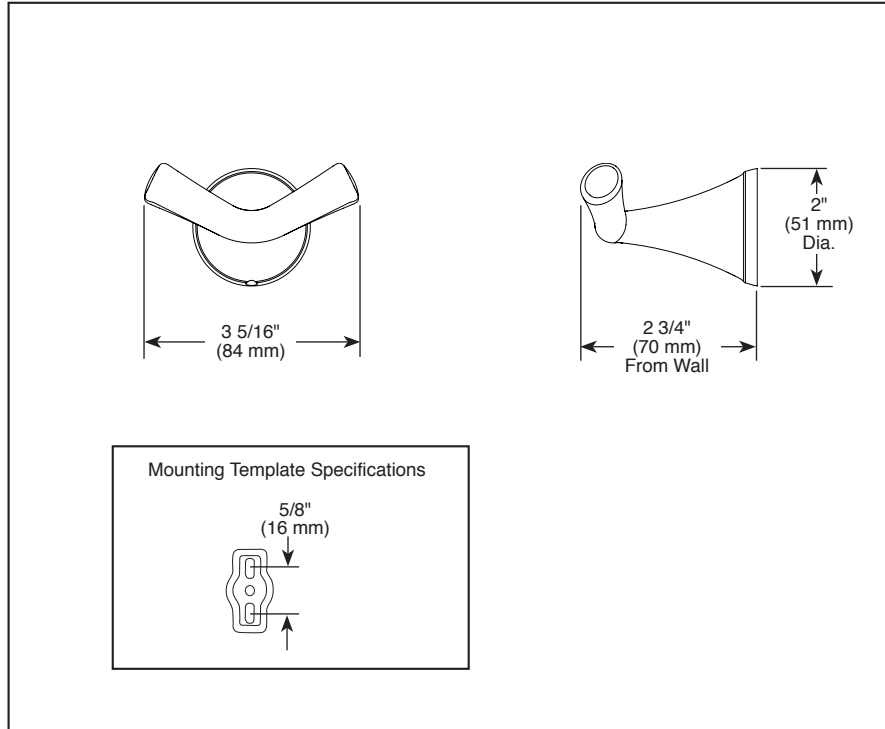

▲ Designate Proper Finish Suffix