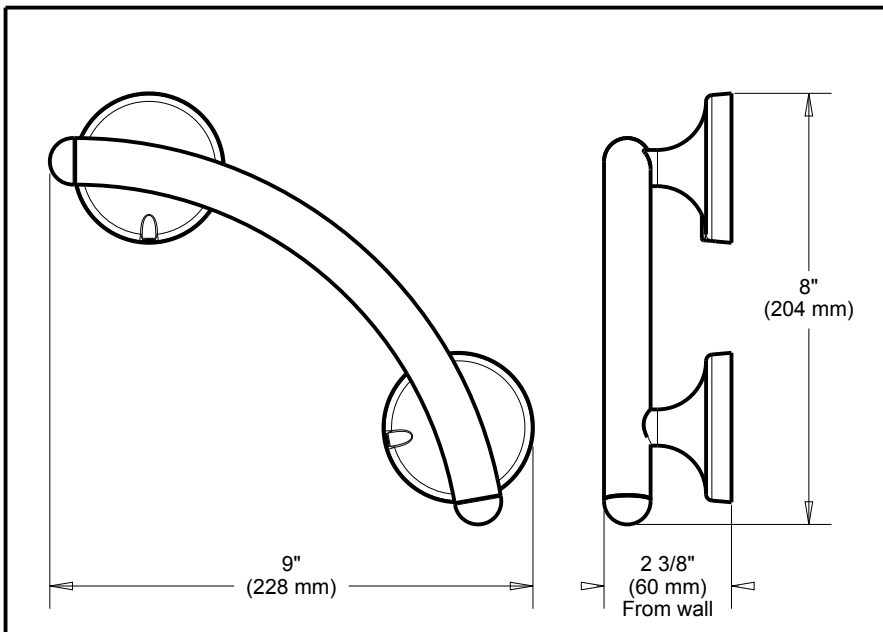

DELTA[®]

ACCESSORIES

- Traditional™ Bath Safety Collection
- 9" Assist Bar

Submitted Model No.: _____

Specific Features: _____

STANDARD SPECIFICATIONS:

- Wood blocking is preferable behind all wall surfaces. If wood blocking is not available, the supplied fasteners are recommended.
- Mounting hardware and mounting template included with product.
- 7/8" diameter assist bar.
- Maximum 300 lbs. as an assist bar on indicated surface.