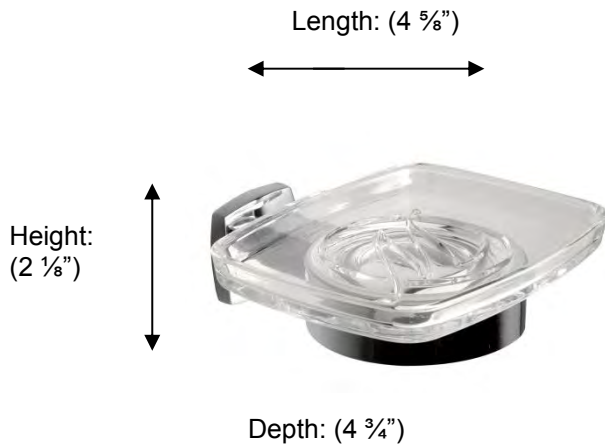

## M6404 Soap Dish Holder

**Description:**  
Soap Dish Holder

**Finishes:**  
CR – Chrome

**Material:**  
Brass  
Clear Glass

**Method of Attachment:**  
Direct to wall

<b>Country of Origin:</b>	United Kingdom
---------------------------	----------------