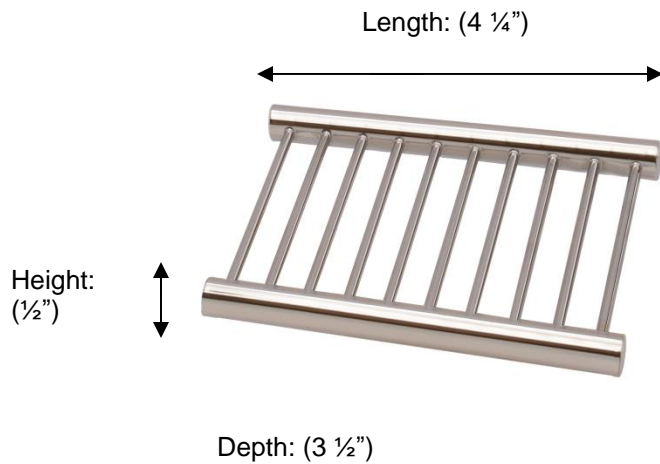

## Omnia PO632 Soap Dish Holder

**Description:**

Freestanding Soap Dish Holder

**Finishes:**

CR – Chrome  
NI – Polished Nickel  
ES – Satin Nickel

**Material:**

Brass

**Profile:**

Round

<b>Country of Origin:</b>	Portugal
---------------------------	----------

All Dimensions are approximate