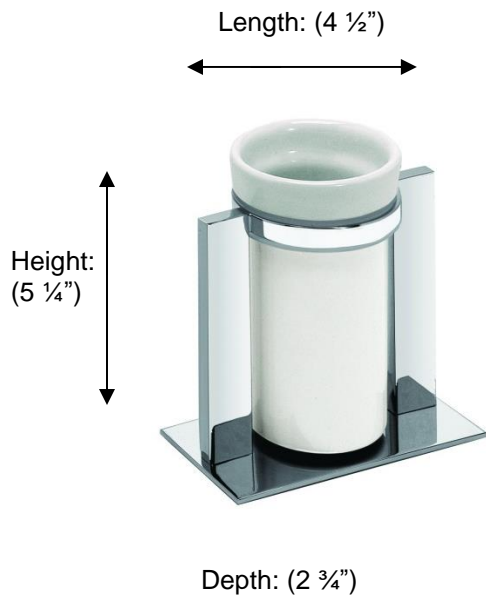

POMBO™

Sensis

PS615 Contemporary Tumbler Holder

**Description:**

Freestanding Tumbler Holder

Finishes:

CR – Chrome

NI – Polished Nickel

ES – Satin Nickel

Material:

Brass, Ceramic

Country of Origin:	Portugal
---------------------------	----------

All Dimensions are approximate