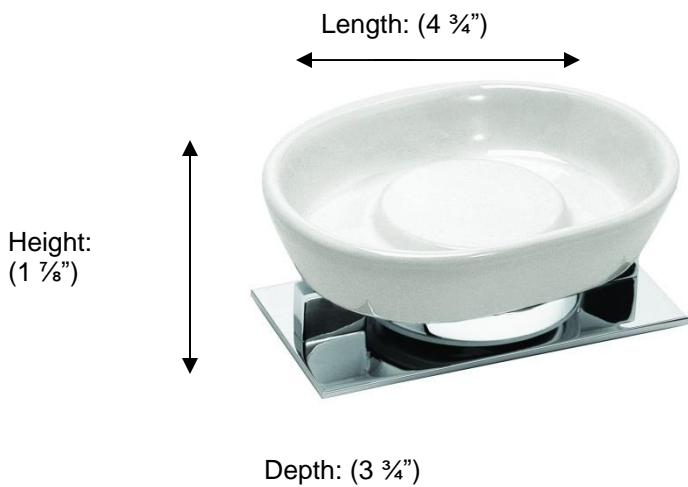

POMBO™

Sensis

PS635 Contemporary Soap Dish Holder

**Description:**

Freestanding Soap Dish Holder

Finishes:

CR – Chrome

NI – Polished Nickel

ES – Satin Nickel

Material:

Brass, Ceramic

Country of Origin:	Portugal
---------------------------	----------

All Dimensions are approximate