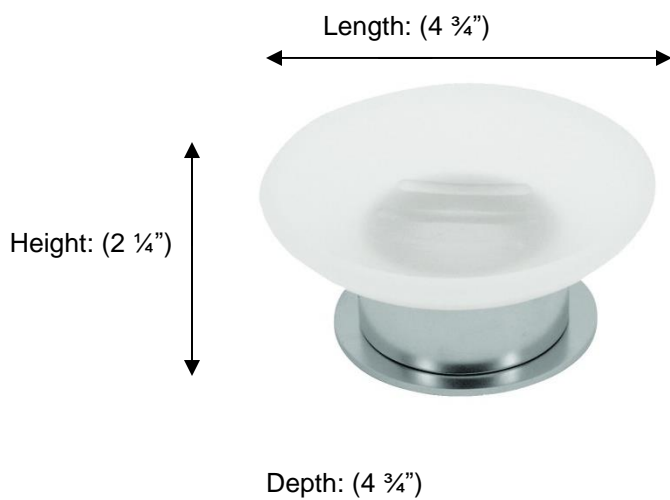

POMBO™

Scirocco PSC635 Soap Dish Holder

**Description:**

Freestanding Soap Dish Holder

Finishes:

CR – Chrome

NI – Polished Nickel

ES – Satin Nickel

Material:

Brass

Frosted glass

Country of Origin:	Portugal
---------------------------	----------

All Dimensions are approximate