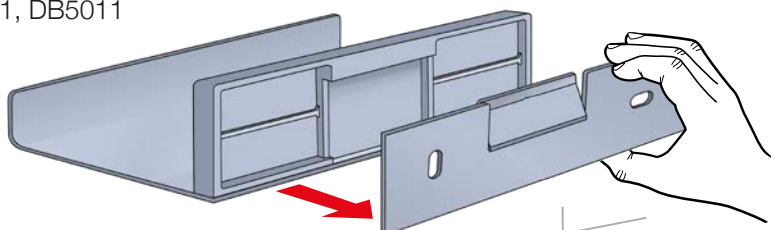

SIDELINE

Fitting Instructions

DK5001, DB5001, DK5011, DB5011

1

2

3

4

DK5001, DB5001, DK5011, DB5011

1

2

! EN We recommend i.Composite GlueMix. Carefully clean the surface to be glued. It is important to follow the glue manufacturer's instructions. See also attached mounting instructions. Not recommended for mounting on any wallpaper. Glue to be bought separately.