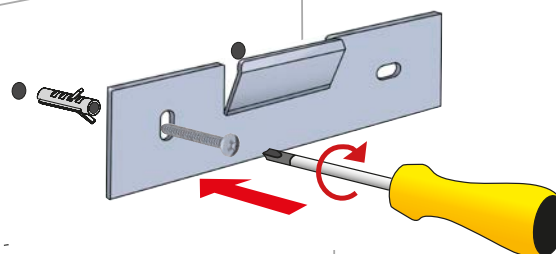

SIDELINE

Fitting Instructions

DK5001, DB5001, DK5011, DB5011

1

2

3

4

DK5001, DB5001, DK5011, DB5011

1

2

! EN We recommend i.Composite GlueMix. Carefully clean the surface to be glued. It is important to follow the glue manufacturer's instructions. See also attached mounting instructions. Not recommended for mounting on any wallpaper. Glue to be bought separately.