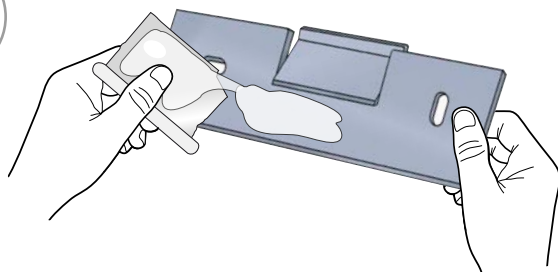

SIDELINE

Fitting Instructions

DK5001, DB5001, DK5011, DB5011

1

2

3

4

DK5001, DB5001, DK5011, DB5011

1

2

! EN We recommend i.Composite GlueMix. Carefully clean the surface to be glued. It is important to follow the glue manufacturer's instructions. See also attached mounting instructions. Not recommended for mounting on any wallpaper. Glue to be bought separately.