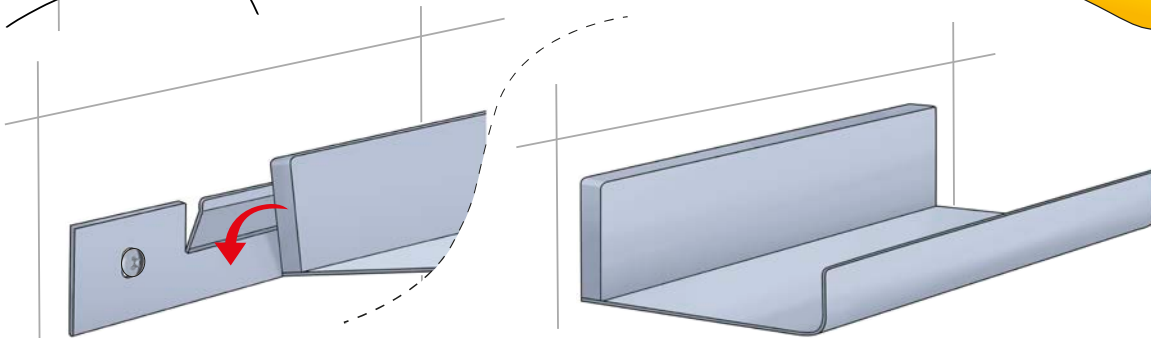

SIDELINE

Fitting Instructions

DK5001, DB5001, DK5011, DB5011

1

2

3

4

DK5001, DB5001, DK5011, DB5011

1

2

! EN We recommend i.Composite GlueMix. Carefully clean the surface to be glued. It is important to follow the glue manufacturer's instructions. See also attached mounting instructions. Not recommended for mounting on any wallpaper. Glue to be bought separately.