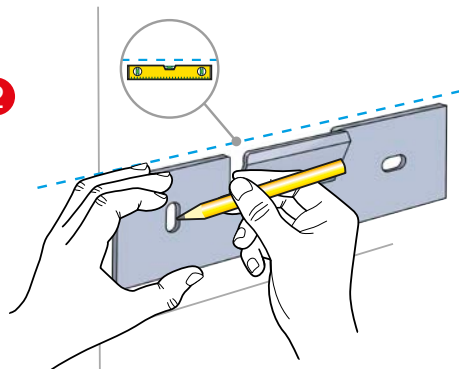

SIDELINE

Fitting Instructions

DK5001, DB5001, DK5011, DB5011

1

2

3

4

DK5001, DB5001, DK5011, DB5011

1

2

! EN We recommend i.Composite GlueMix. Carefully clean the surface to be glued. It is important to follow the glue manufacturer's instructions. See also attached mounting instructions. Not recommended for mounting on any wallpaper. Glue to be bought separately.