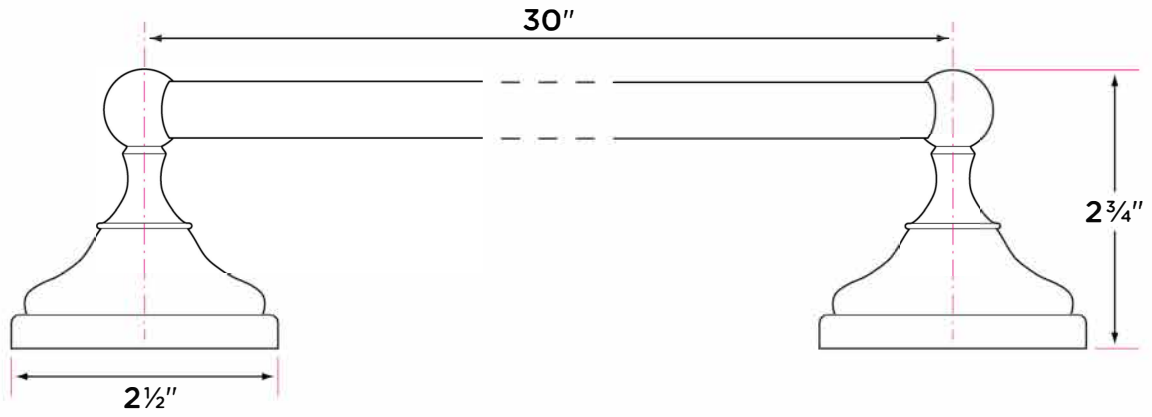

Brighton Series

Materials: zinc alloy & ceramic

Concealed screw mounting with straight standard head fixing screw

Plated steel mounting brackets with two screws each

Nylon drywall screws included

Finishes 26 Polished Chrome with White Porcelain

DESCRIPTION	PRODUCT CODE	CASE
30" Towel Bar	BT-TB30	20
Towel Ring	BT-TR1	30
Single Post Paper Holder	BT-PH1	30
Robe Hook	BT-RH1	30

BT-TB30

BT-TR1

BT-PH1

BT-RH1