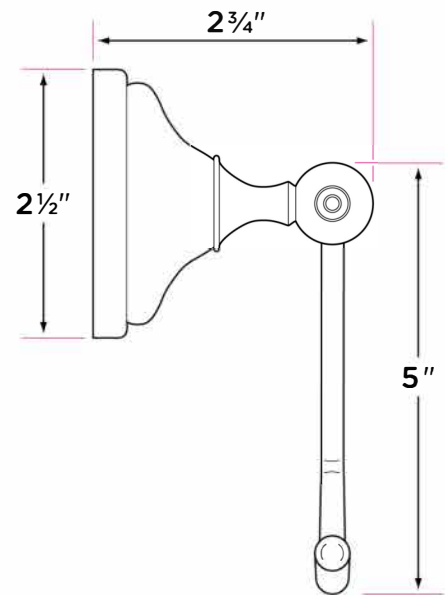

Brighton Series

Materials: zinc alloy & ceramic

Concealed screw mounting with straight standard head fixing screw

Plated steel mounting brackets with two screws each

Nylon drywall screws included

Finishes 26 Polished Chrome with White Porcelain

DESCRIPTION	PRODUCT CODE	CASE
30" Towel Bar	BT-TB30	20
Towel Ring	BT-TR1	30
Single Post Paper Holder	BT-PH1	30
Robe Hook	BT-RH1	30

BT-TB30

BT-TR1

BT-PH1

BT-RH1