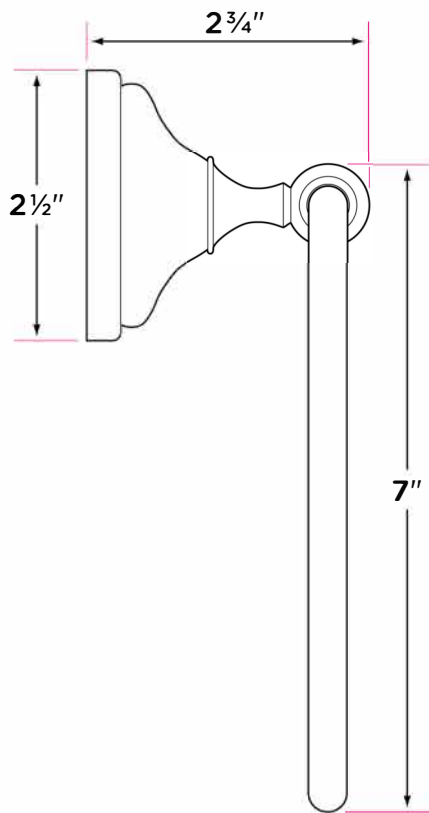

Brighton Series

Materials: zinc alloy & ceramic

Concealed screw mounting with straight standard head fixing screw

Plated steel mounting brackets with two screws each

Nylon drywall screws included

Finishes 26 Polished Chrome with White Porcelain

DESCRIPTION	PRODUCT CODE	CASE
30" Towel Bar	BT-TB30	20
Towel Ring	BT-TR1	30
Single Post Paper Holder	BT-PH1	30
Robe Hook	BT-RH1	30

BT-TB30

BT-TR1

BT-PH1

BT-RH1