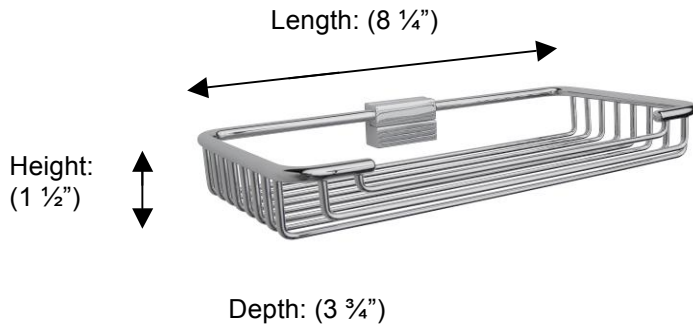

ESSENTIALS

53440 SOAP BASKET

**Description:**

Detachable soap basket, round profile, small

Finishes:

-  CR – Chrome
-  PV – Polished Brass
-  UB – Unlacquered Brass
-  NI – Polished Nickel
-  ES – Satin Nickel
-  GD – Gold

Material:

Brass

Method of Fixing:

Direct to wall

Country of Origin:

Portugal