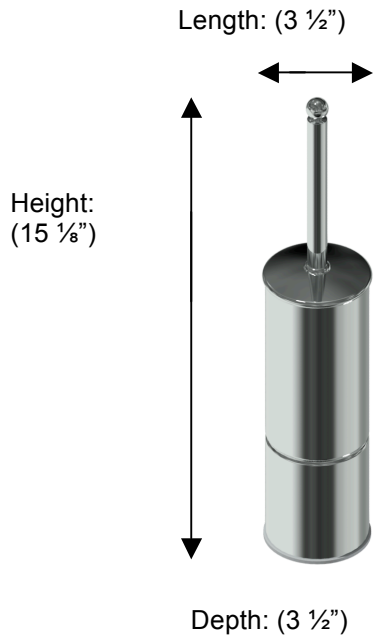

OLYMPIA 69398 WC Brush Holder

Description:
WC Brush Holder

Finishes:

-  CR – Chrome
-  PV – Polished Brass
-  UB – Unlacquered Brass
-  NI – Polished Nickel
-  ES – Satin Nickel
-  GD – Gold

Material:
Brass
Black plastic brush

Country of Origin:	Portugal
---------------------------	----------

All Dimensions are approximate