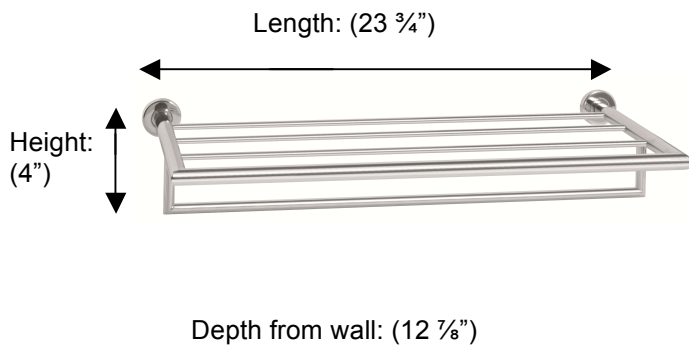

POMBO™

AXIS

PX154 Towel Rack

**Description:**

Towel Rack

Finishes:

-  CR – Chrome
-  PV – Polished Brass
-  UB – Unlacquered Brass
-  MB – Matte Black
-  NI – Polished Nickel
-  ES – Satin Nickel
-  GD – Gold

Material:

Brass

Method of Attachment:

Direct to wall

Country of Origin:

Portugal

All Dimensions are approximate